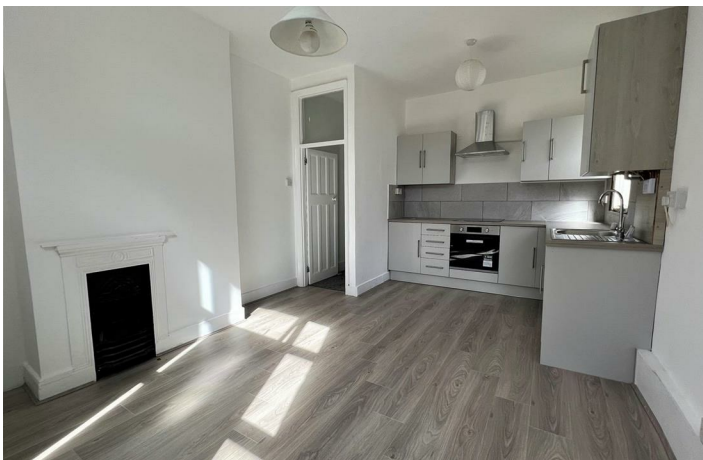

Description

Appointmoor Estates have available to let in Westcliff on Sea this two bedroom first floor flat. The property consists of a good size living room, one double bedroom & one single bedroom, fitted kitchen & 3 piece bathroom suite. Gas central heating (n/t). Walking distance to Westcliff c2c train station and Hamlet Court Road amenities. Call our lettings team to

arrange a viewing. Please note this property is currently being refurbished and we have no internal photos.

AGENTS NOTES: Appointmoor Estates Ltd as our Vendors Agents have endeavoured to check the accuracy of these sales particulars, but however, can offer no guarantee.

These details are prepared as a general guide only, including details regarding lease, service charge, lease length and ground rent/review periods, council tax and deposit amount, and should not be relied upon as a basis to enter into a legal contract, or commit expenditure. An interested party should consult their own independent experts to verify the statements contained herein and before committing themselves to any expenditure or other legal commitments. The agent will not be responsible for any verbal statement made by any member of staff, as only a specific written confirmation should be relied upon. The agent will not be responsible for any loss other than when specific written confirmation has been requested.

Floor plans are not to scale and only provide an indication of the layout. All measurements are approximate and should not be relied upon. We have not tested any apparatus, equipment, fixture, fittings or service and so cannot verify they are in working order, fit for their purpose, or within ownership of the sellers. Items shown in photographs are NOT included unless specifically mentioned in writing within the sales particulars. **VIEWINGS: BY APPOINTMOOR ESTATES ONLY**