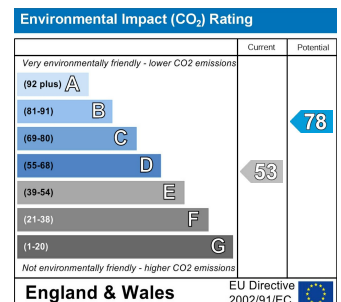

Description

Appointmoor Estates have available to let in Westcliff on Sea this two bedroom first floor flat. The property consists of a good size living room, one double bedroom & one single bedroom, fitted kitchen & 3 piece bathroom suite. Gas central heating (n/t). Walking distance to Westcliff c2c train station and Hamlet Court Road amenities. Call our lettings team to

arrange a viewing. Please note this property is currently being refurbished and we have no internal photos.

AGENTS NOTES: Appointmoor Estates Ltd as our Vendors Agents have endeavoured to check the accuracy of these sales particulars, but however, can offer no guarantee.

These details are prepared as a general guide only, including details regarding lease, service charge, lease length and ground rent/review periods, council tax and deposit amount, and should not be relied upon as a basis to enter into a legal contract, or commit expenditure. An interested party should consult their own independent experts to verify the statements contained herein and before committing themselves to any expenditure or other legal commitments. The agent will not be responsible for any verbal statement made by any member of staff, as only a specific written confirmation should be relied upon. The agent will not be responsible for any loss other than when specific written confirmation has been requested.

Floor plans are not to scale and only provide an indication of the layout. All measurements are approximate and should not be relied upon. We have not tested any apparatus, equipment, fixture, fittings or service and so cannot verify they are in working order, fit for their purpose, or within ownership of the sellers. Items shown in photographs are NOT included unless specifically mentioned in writing within the sales particulars. **VIEWINGS: BY APPOINTMOOR ESTATES ONLY**