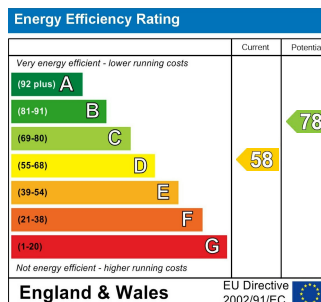

Description

Appointmoor Estates have available to let in Westcliff on Sea this two bedroom first floor flat. The property consists of a good size living room, one double bedroom & one single bedroom, fitted kitchen & 3 piece bathroom suite. Gas central heating (n/t). Walking distance to Westcliff c2c train station and Hamlet Court Road amenities. Call our lettings team to

arrange a viewing. Please note this property is currently being refurbished and we have no internal photos.

AGENTS NOTES: Appointmoor Estates Ltd as our Vendors Agents have endeavoured to check the accuracy of these sales particulars, but however, can offer no guarantee.

These details are prepared as a general guide only, including details regarding lease, service charge, lease length and ground rent/review periods, council tax and deposit amount, and should not be relied upon as a basis to enter into a legal contract, or commit expenditure. An interested party should consult their own independent experts to verify the statements contained herein and before committing themselves to any expenditure or other legal commitments. The agent will not be responsible for any verbal statement made by any member of staff, as only a specific written confirmation should be relied upon. The agent will not be responsible for any loss other than when specific written confirmation has been requested.

Floor plans are not to scale and only provide an indication of the layout. All measurements are approximate and should not be relied upon. We have not tested any apparatus, equipment, fixture, fittings or service and so cannot verify they are in working order, fit for their purpose, or within ownership of the sellers. Items shown in photographs are NOT included unless specifically mentioned in writing within the sales particulars. **VIEWINGS: BY APPOINTMOOR ESTATES ONLY**